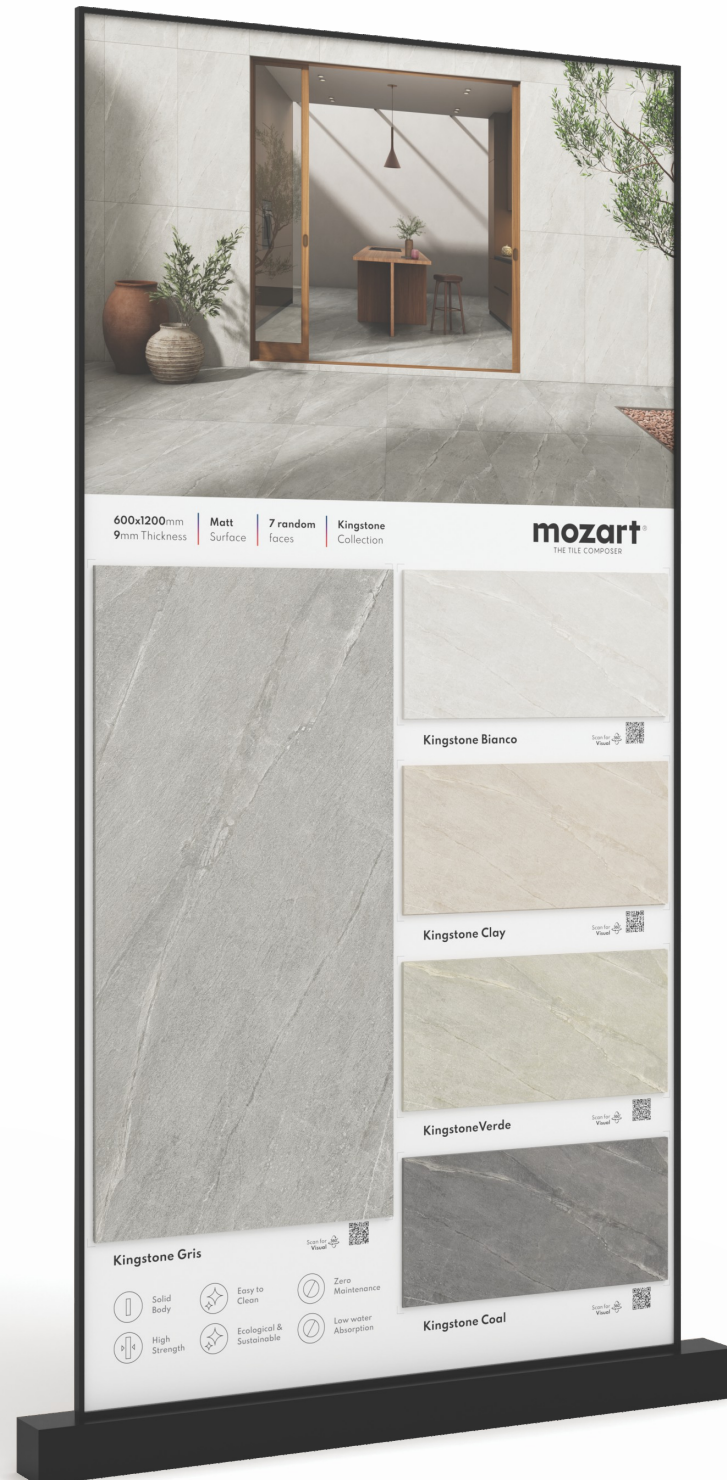

Size

600x
1200mm

[Back To Index](#)

Wall : Kingstone Bianco - 600x1200mm

Floor : Kingstone Gris - 600x1200mm

Floor Inside : Kingstone Gris - 600x1200mm

Scan for
Visual

KINGSTONE COAL

Available In **7 Randoms**
Matt Surface

Fullbody Tiles
Random Design

Size

600x
1200mm

[Back To Index](#)

Wall : Kingstone Coal - 600x1200mm Floor : Granolith Smoke - 600x1200mm

Scan for Visual 

This Is Your Colorful Escape