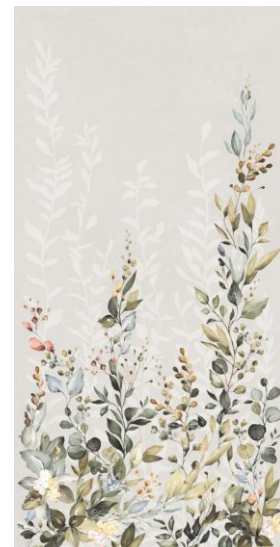

Canyon Dawn Botanical