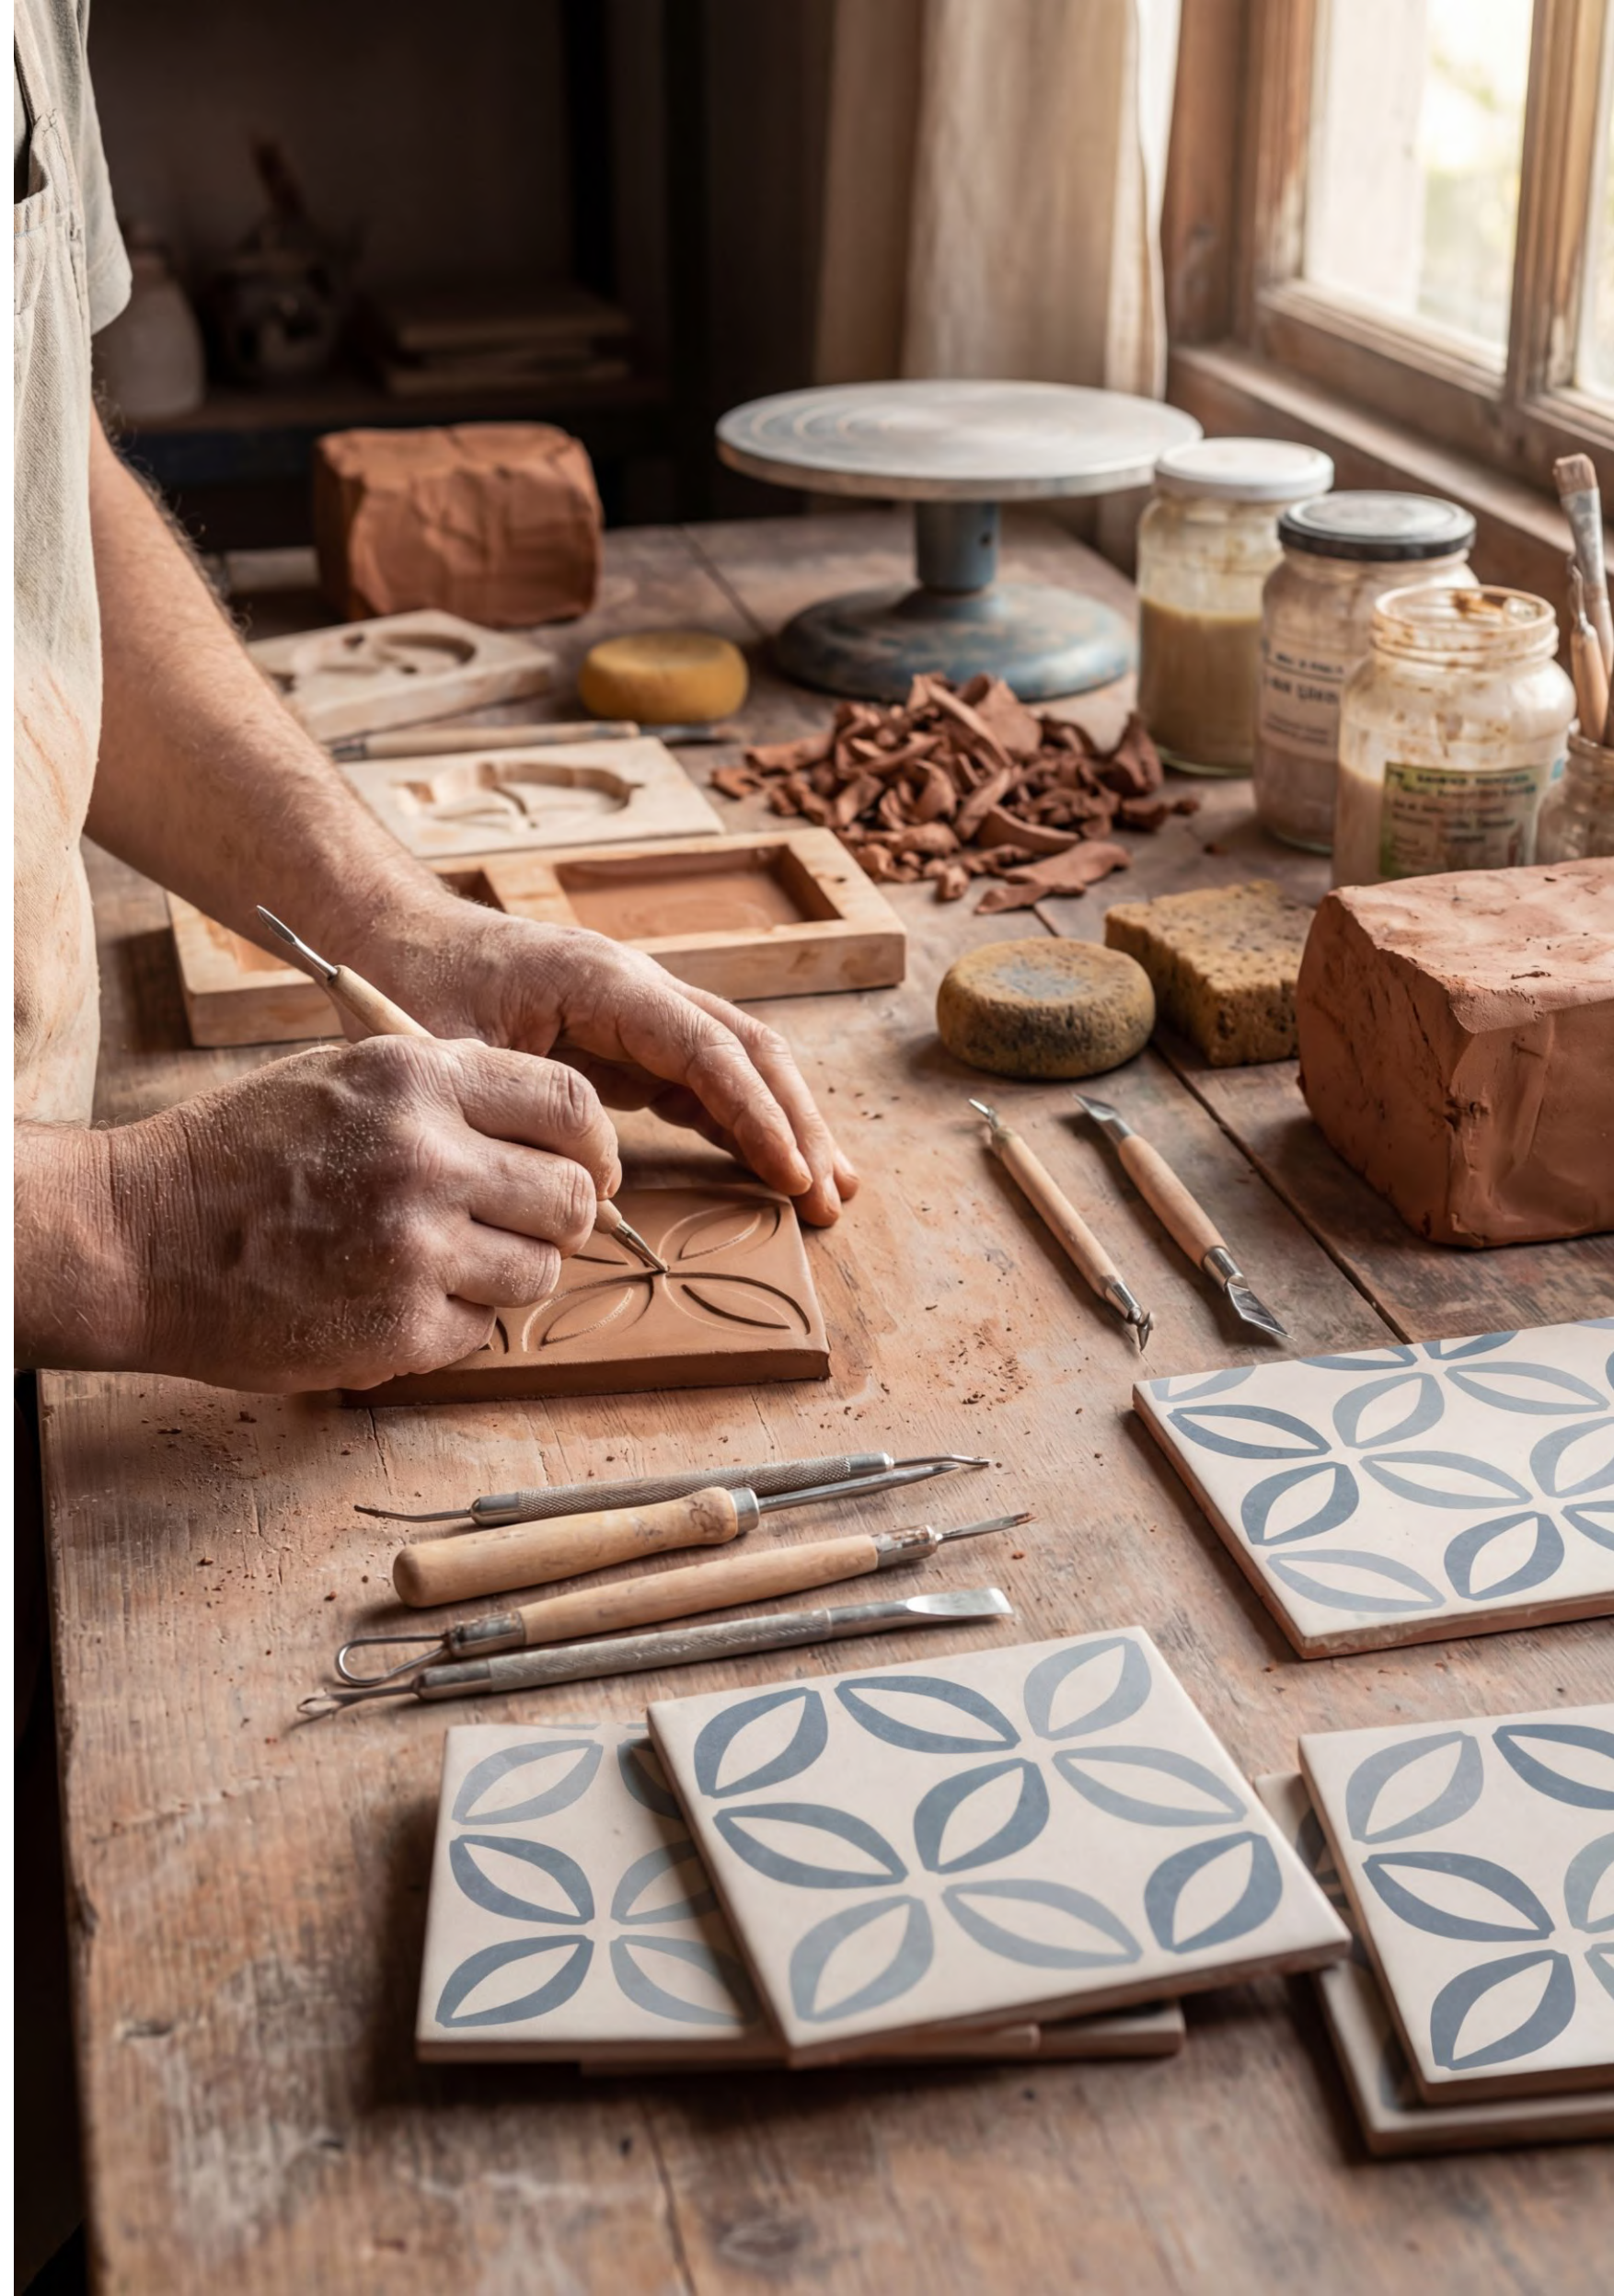

FAB

SHAPES CARVED
BY HAND, CRAFTED
BY HEART. COSMOS
DAWN BRINGS
THAT STUDIO SOUL
INTO YOUR SPACE.

COSMOS DAWN

Geometry meets grace.
Cosmos Dawn balances order
and art in perfect symmetry.