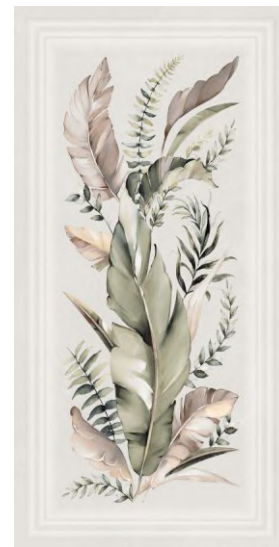

Canyon Dawn Frame Flora

Delight Clay

Motif White

Muse Dew

Denim Azul Decor

Scribble White

Scribble Azul

Delight Dew