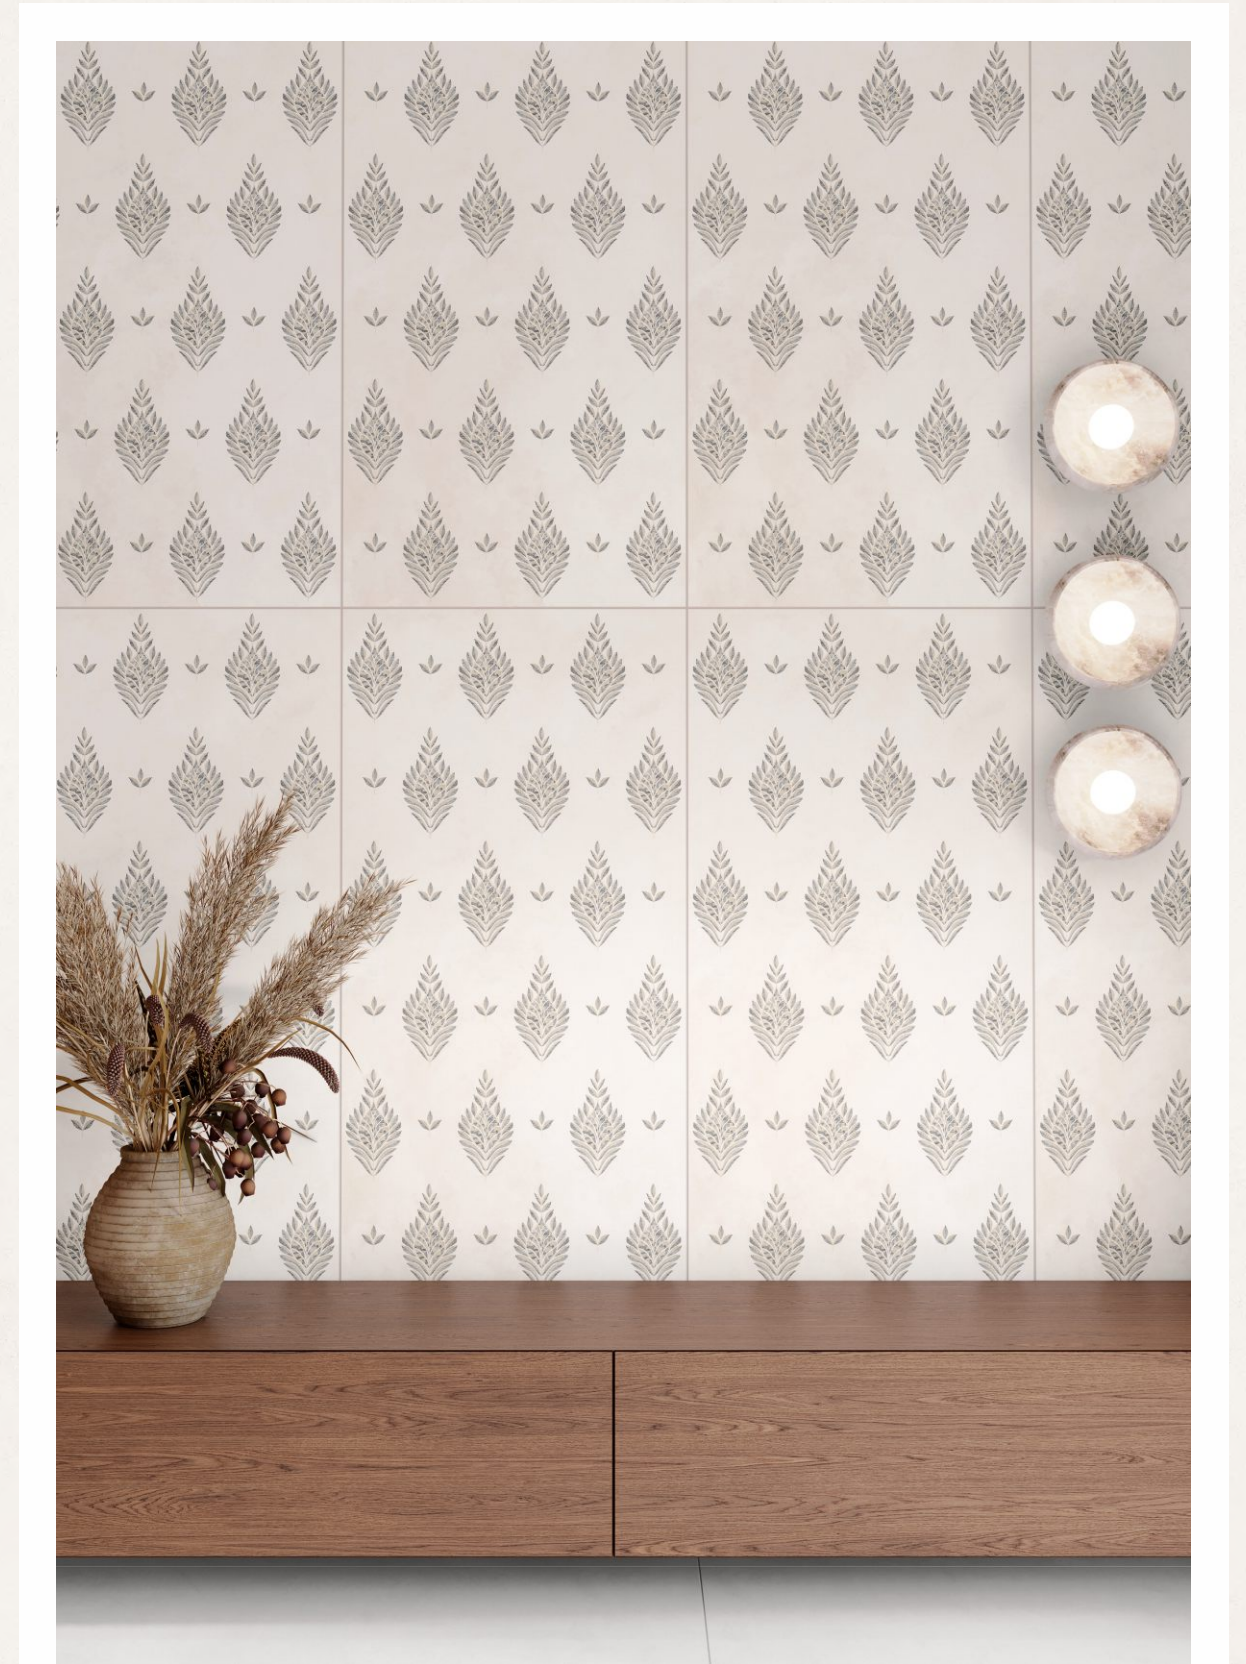

it's **FABULOUS**