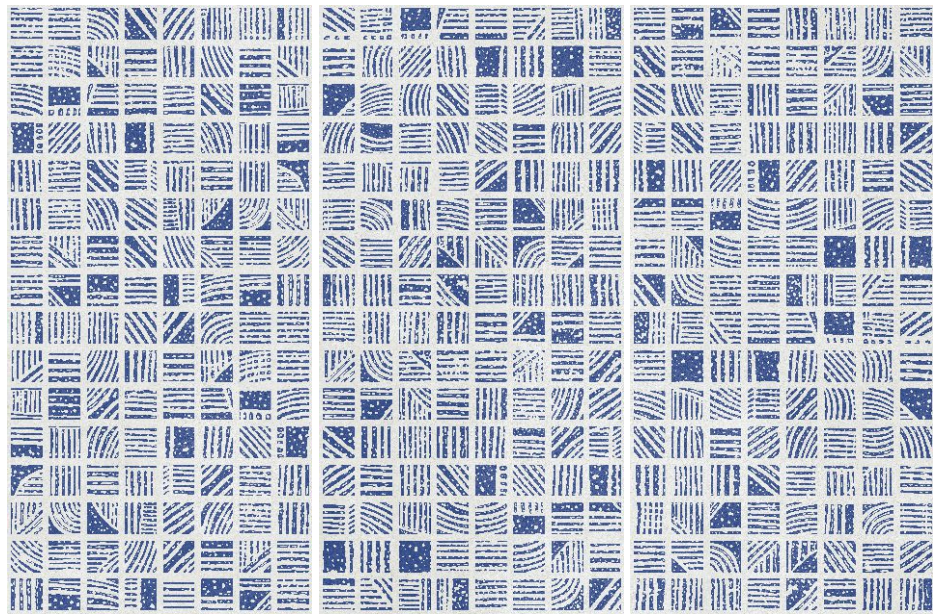

SCRIBBLE AZUL

Scribble Azul where structure
meets spontaneity. Blue lines,
white space, pure creative rhythm.

*Life is not perfect
but your
hair cut can be.*

SCRIBBLE AZUL

MATT Texture 3 Decor

ERA WHITE

MATT Texture 4 Bases