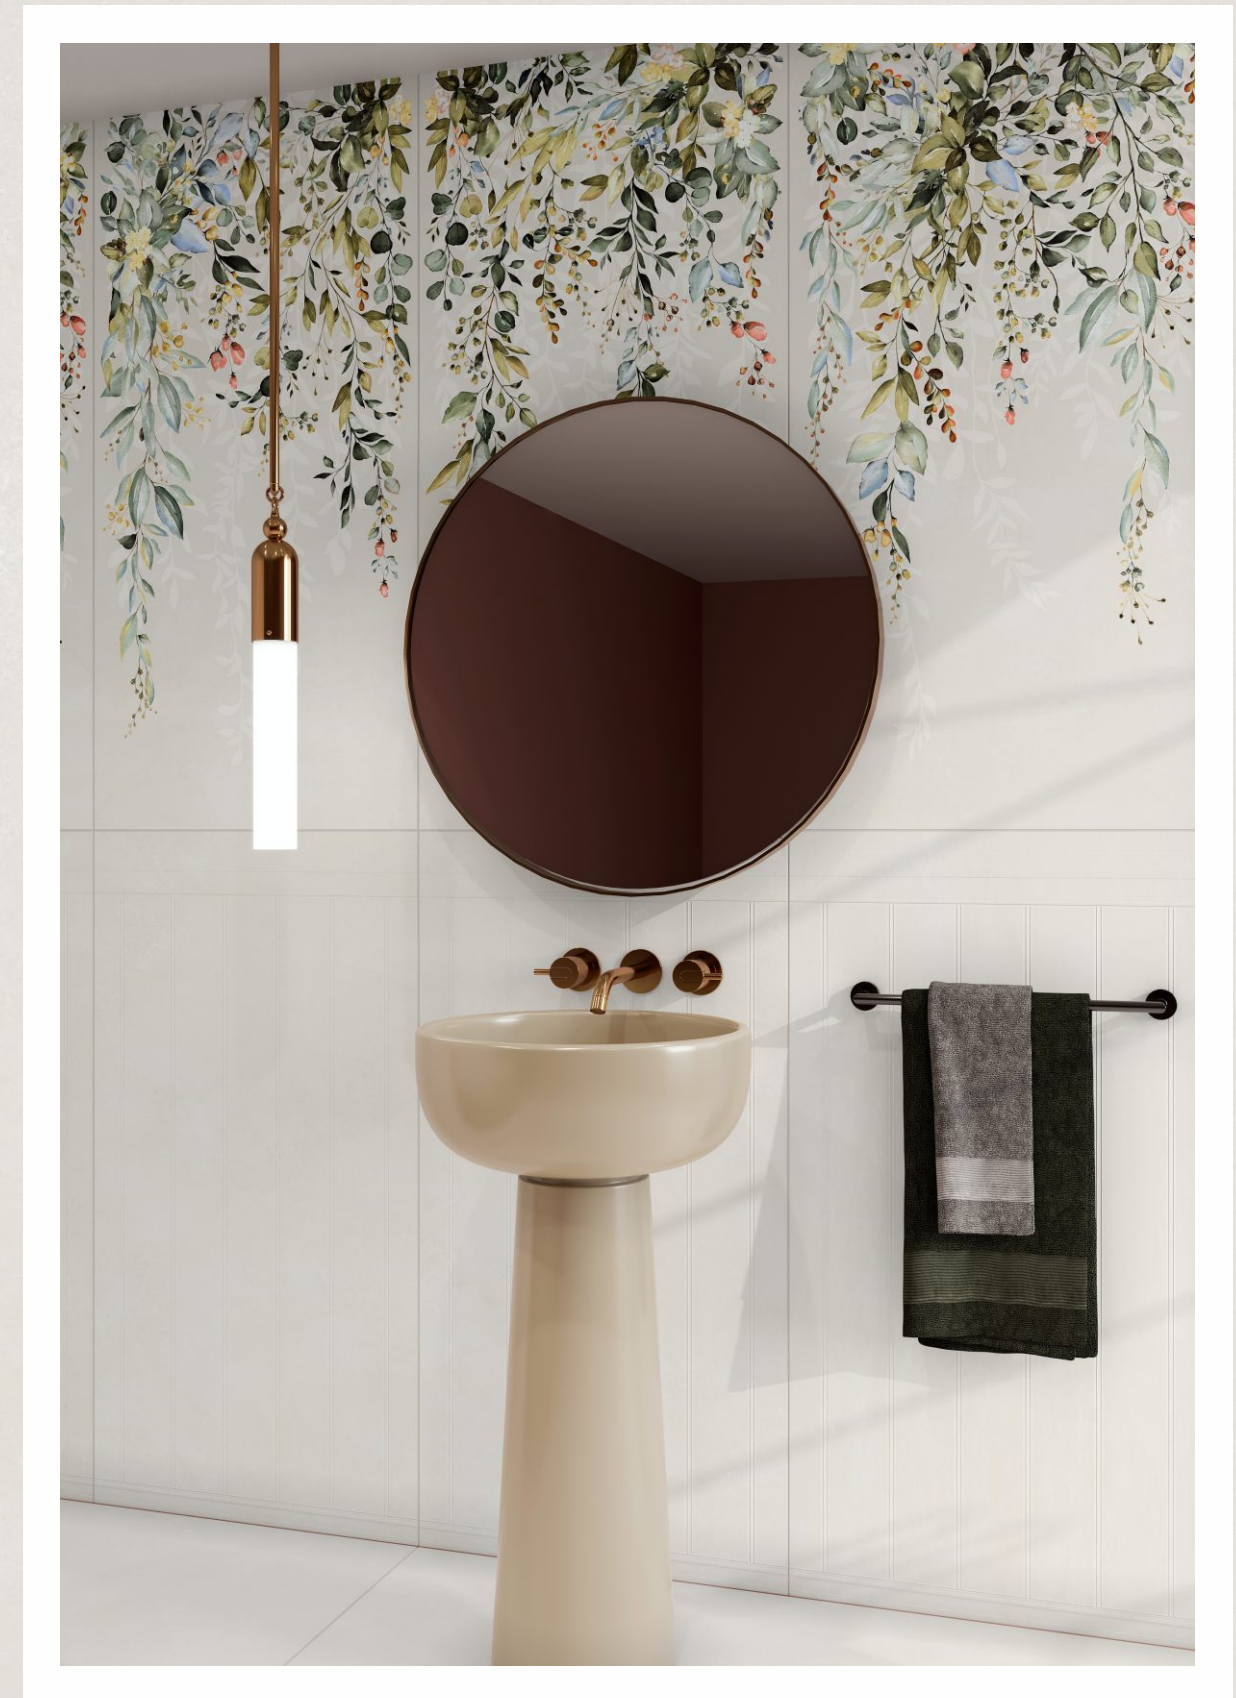

FAB

CANYON DAWN BOTANICAL

MATT Texture 3 Decor

CANYON DAWN

CANYON DAWN
FRAME

CANYON DAWN
WAINSCOT

MATT Texture 9 Bases

it's **FABULOUS**