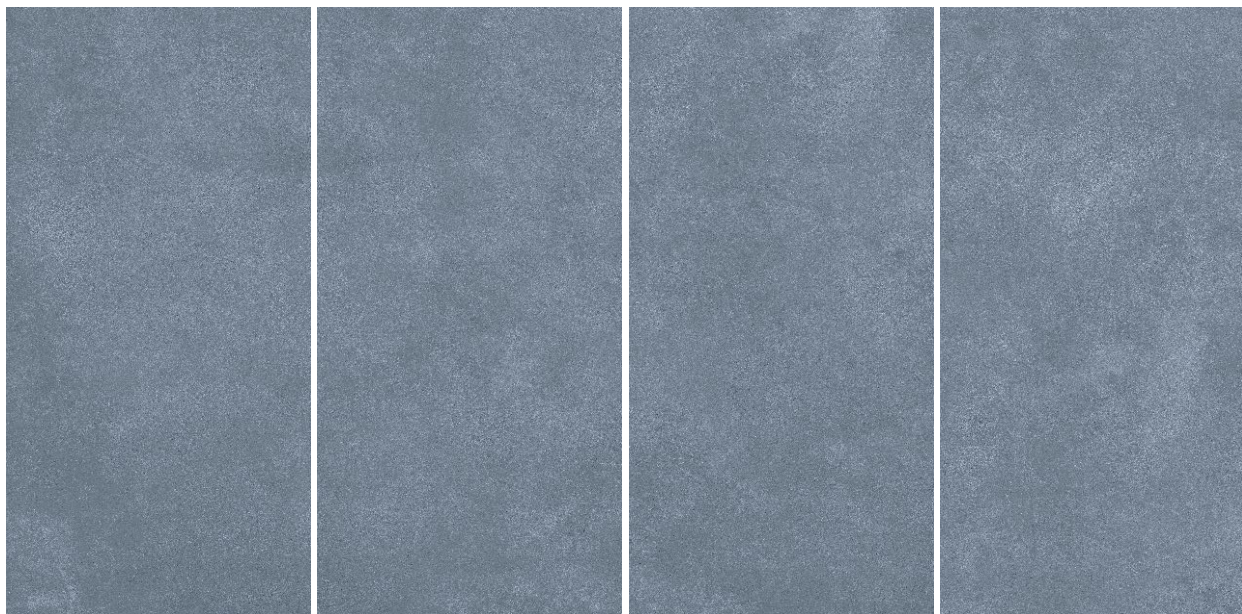

CANYON AZUL

MATT Texture   9 Bases