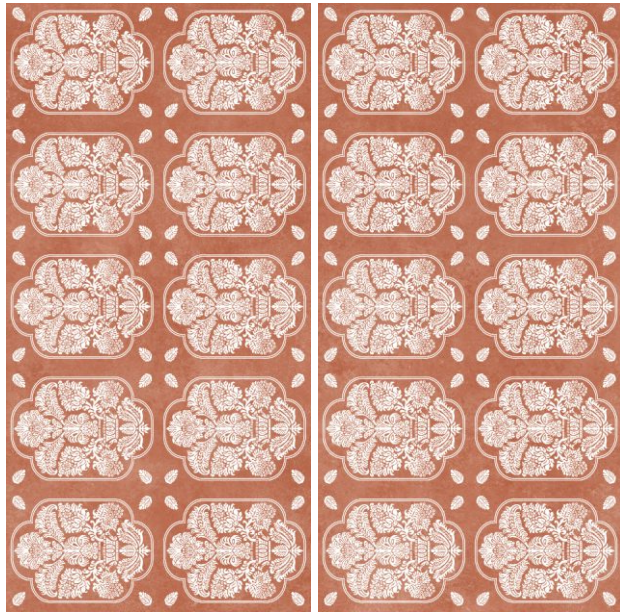

it's **FABULOUS**

FAB

INSPIRED BY HAND
PRESSED PATTERNS
AND EARTH-FIRED
PIGMENTS, DAMASK
LAVA HONOR THE
CRAFT OF HUMAN
TOUCH.

DAMASK LAVA

Patterns carved with patience, baked in the warmth of sun and soil. Where heritage etches itself in clay, this story glows in tones of ember and earth.