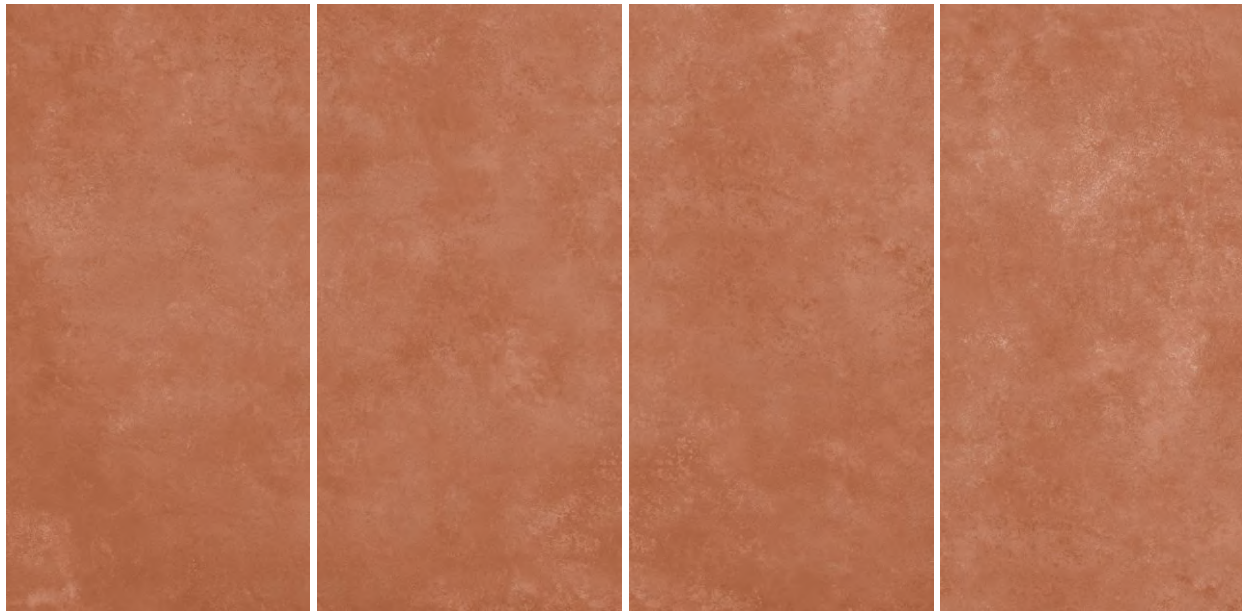

CANYON LAVA

MATT Texture   9 Bases