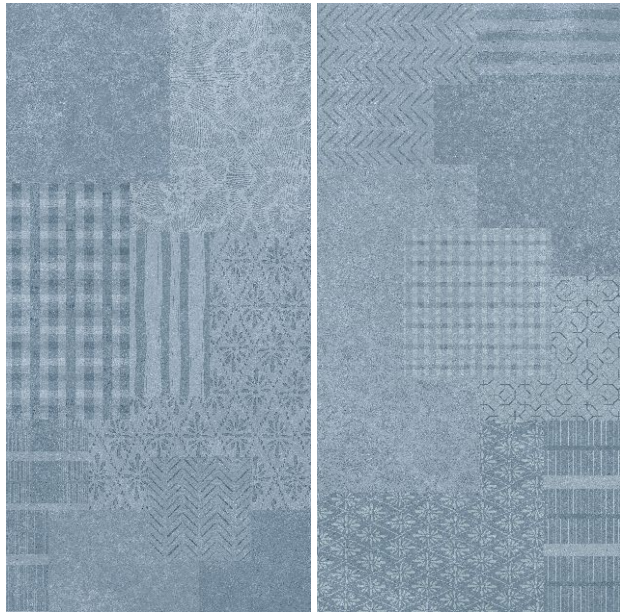

VINTAGE AZUL

SHAPE Texture   3 Decor